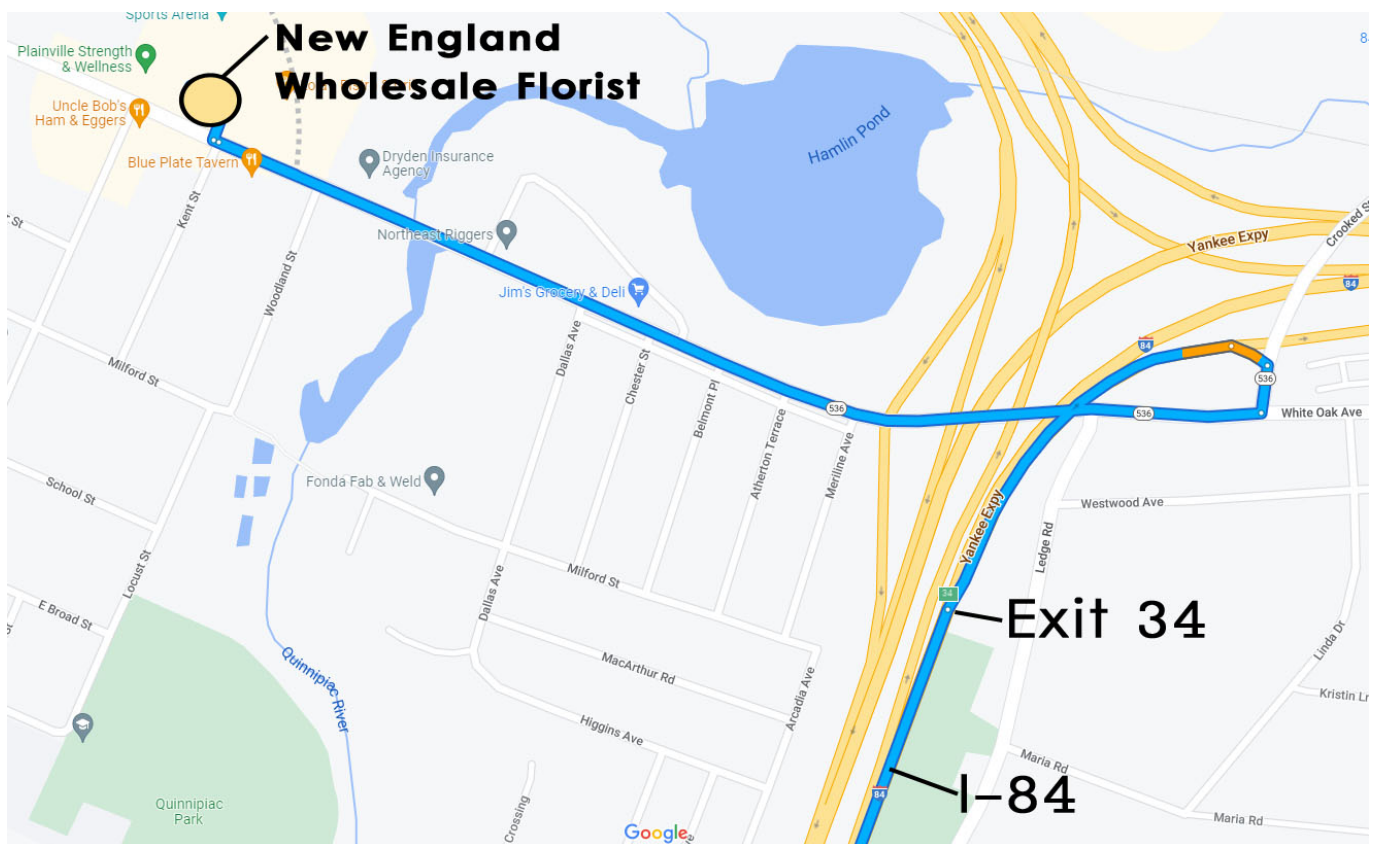

New England Wholesale Florist
Serving CT Florists Since 1975
161 Woodford Ave Unit 58B
Plainville, CT 06062
203.238.7448
office@newenglandflorist.com
www.NewEnglandFlorist.com

Directions To Our Location For Flower Truckers

GPS instructions to our address are often incorrect, and leave truckers in the wrong parking lot. For best results, please **do not follow GPS instructions** when delivering to our location.

Driving Instructions From I-95 In Southern Connecticut

1. Head North on I-95
2. Take Exit 48 For I-91 North (Approx. 19 Miles)
3. Take Exit 17 Towards 691 (Approx. 1 mile)
IMPORTANT: DO NOT FOLLOW GPS DIRECTIONS WHICH SKIP EXIT 17 AND HEAD TOWARD RT.9!
4. Take Exit 67W For 691 West (Approx. 8 Miles)
5. Take Exit 2 For I-84 East (Approx 9 Miles)
6. Take Exit 34 For Crooked Street & Take A Right
7. Take Another Right From Crooked Street Onto Woodford Avenue
8. New England Wholesale's Complex Is Approx ½ Mile Down The Road On The Right
 - a. Look for the "New England Wholesale Florist" sign on our building